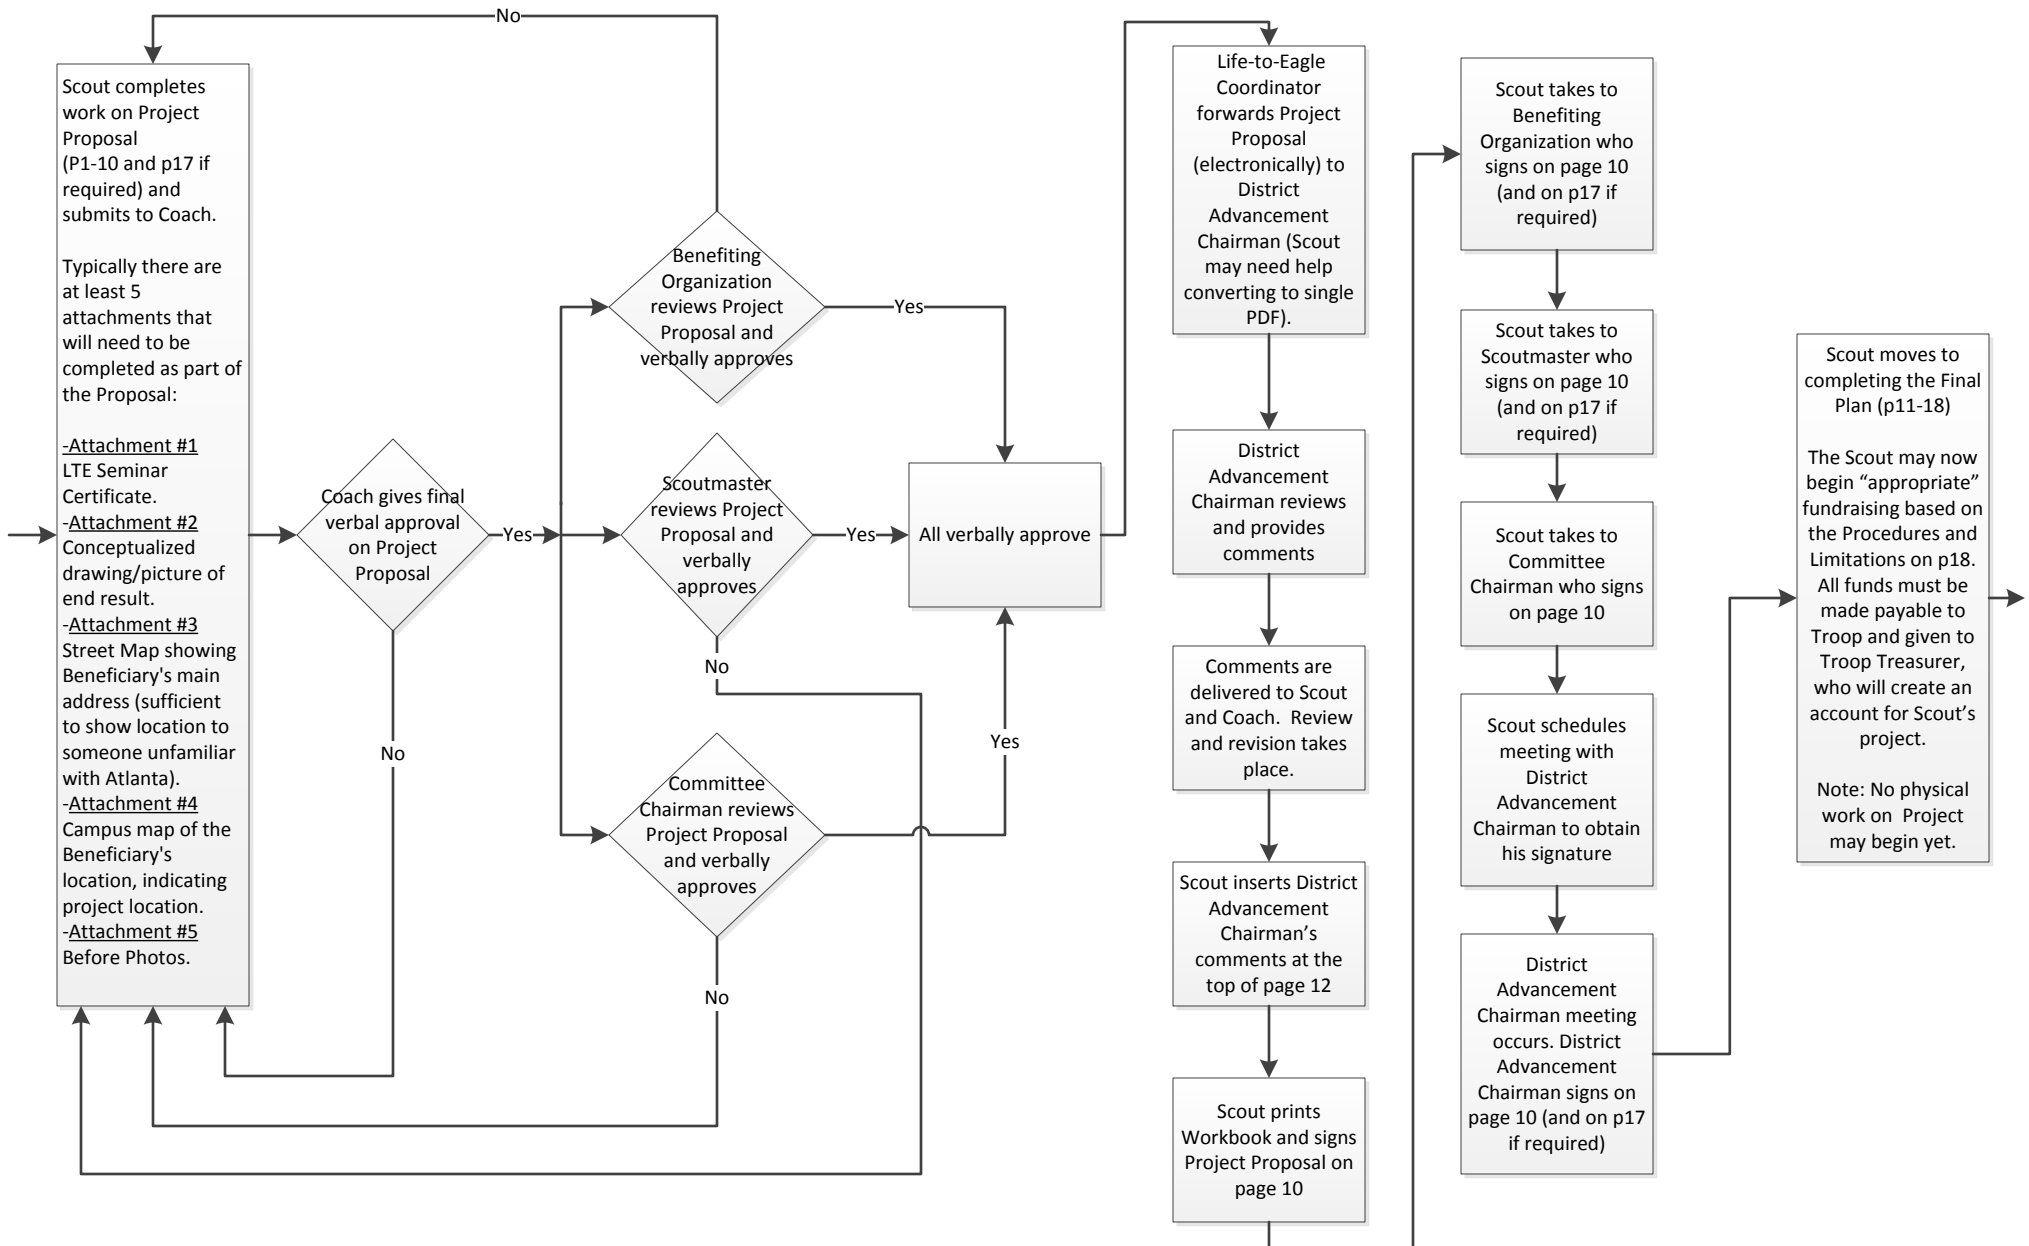

# T317 Eagle Service Project Recommended Workflow

## Phase I *(brainstorming to Troop-approved idea)*

## Phase II *(Project Proposal write-up & approvals)*

## Phase III *(detailed Final Plan, project execution and Project Report write-up)*