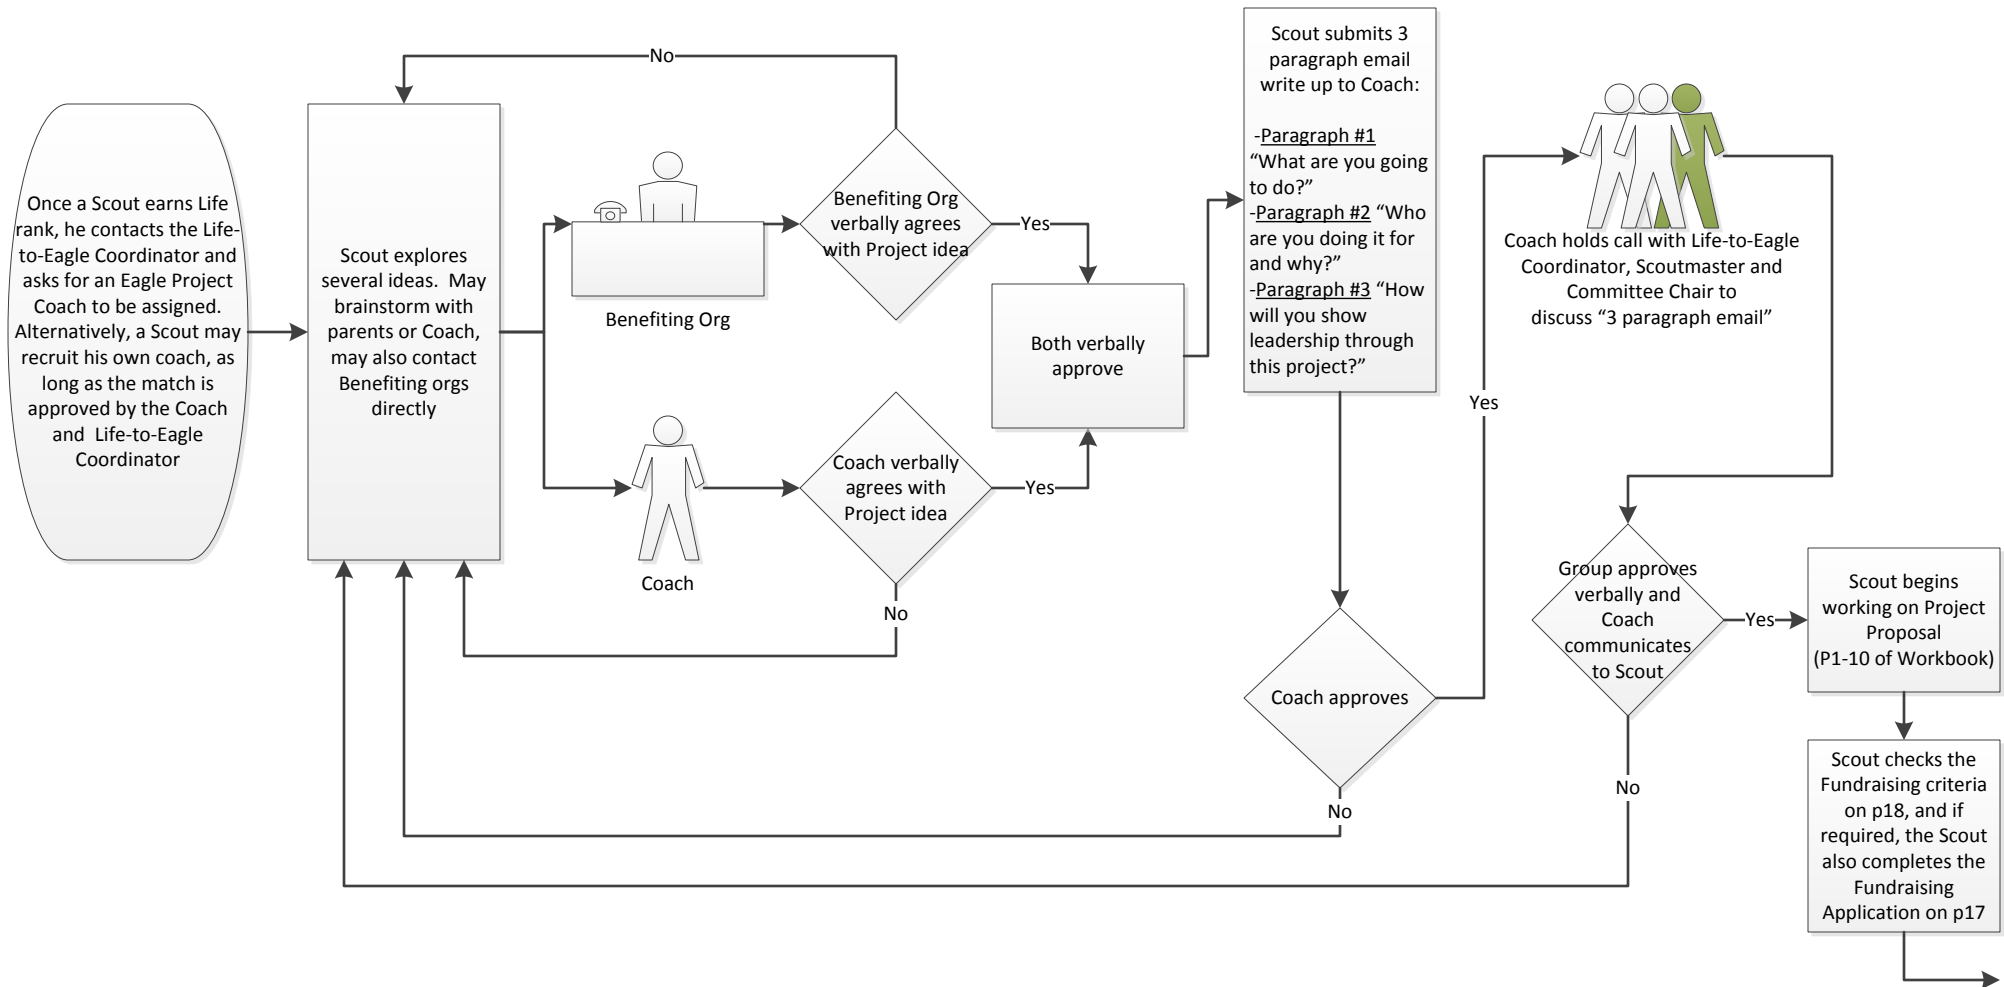

# T317 Eagle Service Project Recommended Workflow

## Phase I *(brainstorming to Troop-approved idea)*

## Phase II *(Project Proposal write-up & approvals)*

## Phase III *(detailed Final Plan, project execution and Project Report write-up)*